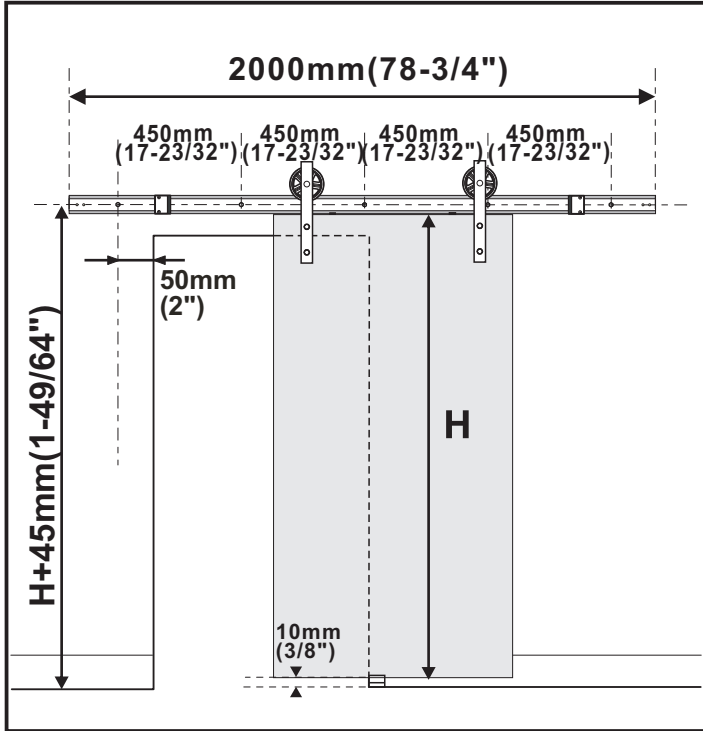

Installation Manual

To obtain the maximum weight capacity, all rail mounting fasteners must be mounted directly into solid wood. Do NOT install directly onto a drywall surface. A solid wood header is recommended as shown in instruction box 2.