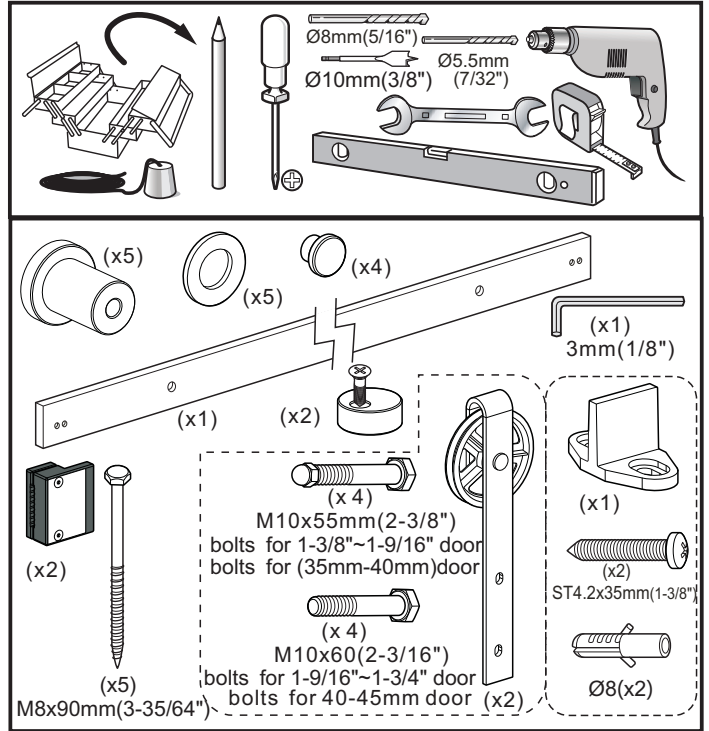

Installation Manual

To obtain the maximum weight capacity, all rail mounting fasteners must be mounted directly into solid wood. Do NOT install directly onto a drywall surface. A solid wood header is recommended as shown in instruction box 2.